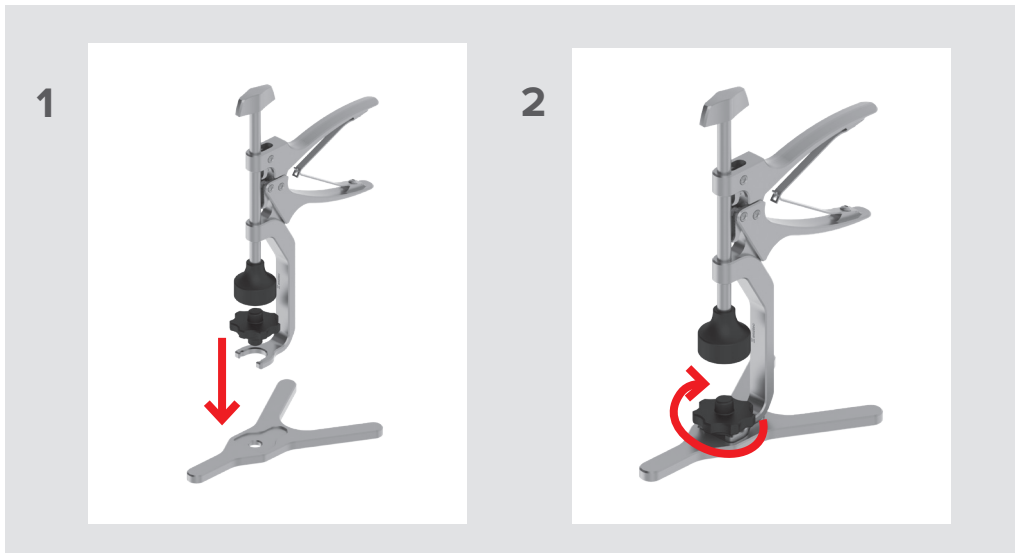

Enztec Dual Mobility Head Press ²

1 Assembly/Disassembly Instructions

6 IN-SITU