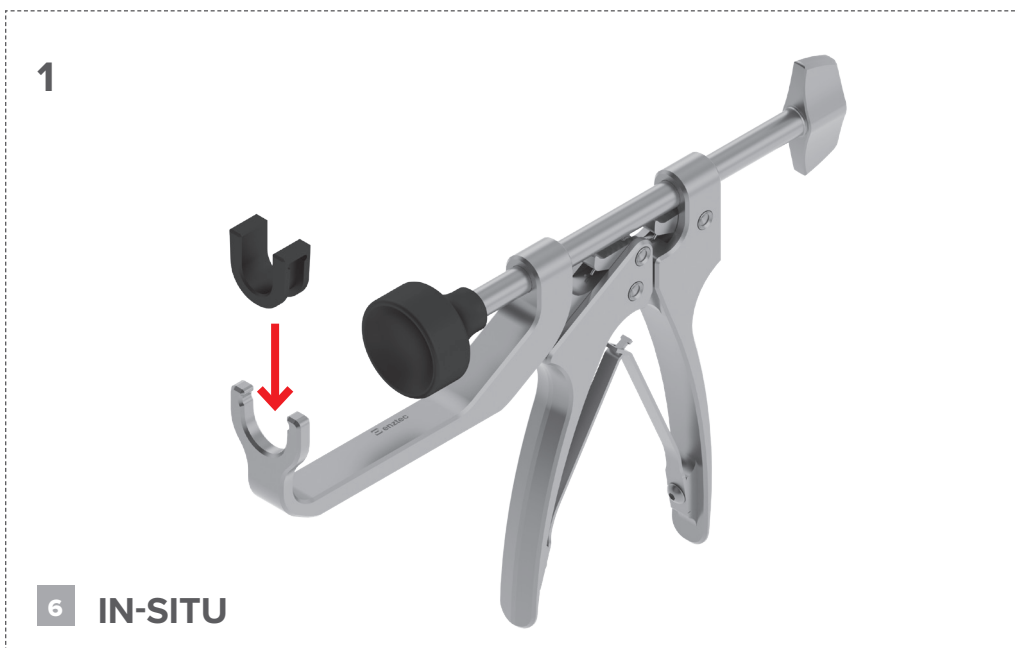

Enztec Dual Mobility Head Press ²

1 Assembly/Disassembly Instructions

6 IN-SITU